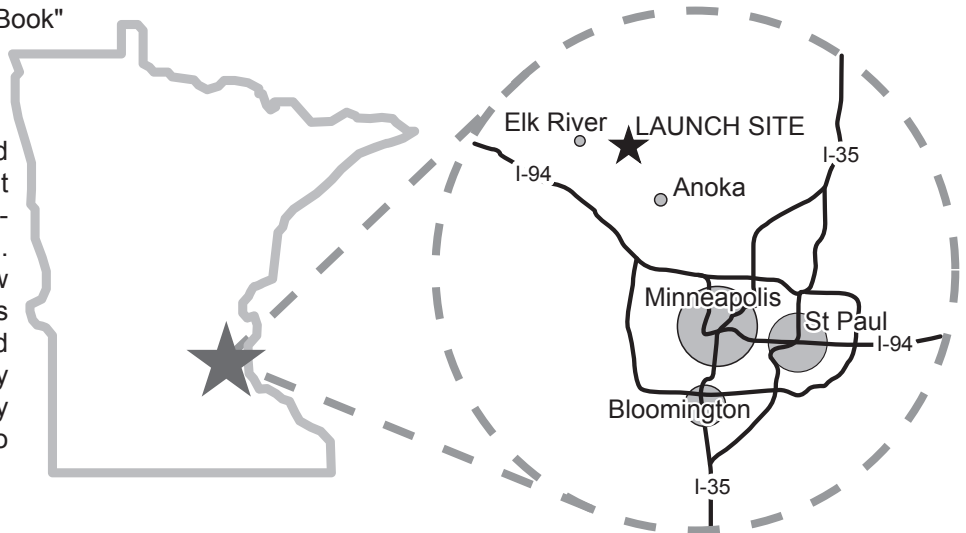

Come Fly With Us June 27 & 28, 2009 Nowthen, Minnesota

The Minnesota Amateur Spacemodeler Association (MASA), NAR Section # 576 is pleased to invite all NAR members to our first regional contest. The contest will be held at our Nowthen, MN launch site on Saturday and Sunday, June 27 & 28, 2009. The contest will be held in conjunction with the monthly MASA sport launch on Saturday.

MASA Summer Regional

Events...

-  **B Boost Glide**
-  **Random Duration**
-  **Open Spot Landing**
-  **A Streamer Duration**
-  **D Dual Egg Loft Duration**
-  **1/2A Parachute Duration Multi-Round**

**Contest Fee...
Only \$5.00
per Entrant!!**

This contest will be conducted in accordance with the current U.S. Model Rocket Sporting Code and the NAR Safety Code. You may find the "Pink Book" online at <http://www.nar.org/pinkbook/>

Location...

The contest will be held on a private sod farm near Nowthen, MN. This location is just to the east of Elk River, MN and to the north-west of the Minneapolis/St. Paul metro area. Check the web site for more details on how to get here. For the GPS crowd, the field is at N 45° 21.201', W 93° 29.961'. The sod fields are typically surrounded on all sides by crop fields - typically corn or soybeans. By the end of June, the corn can be knee to waist-high.

Nearby Accommodations...

There are six hotels located within five miles of the launch site. There are also several more located within ten miles of the launch site. A campground is located within five miles of the launch site. Sorry, but there is NO overnight camping available at the launch site. Check the web site for more details on nearby accommodations.